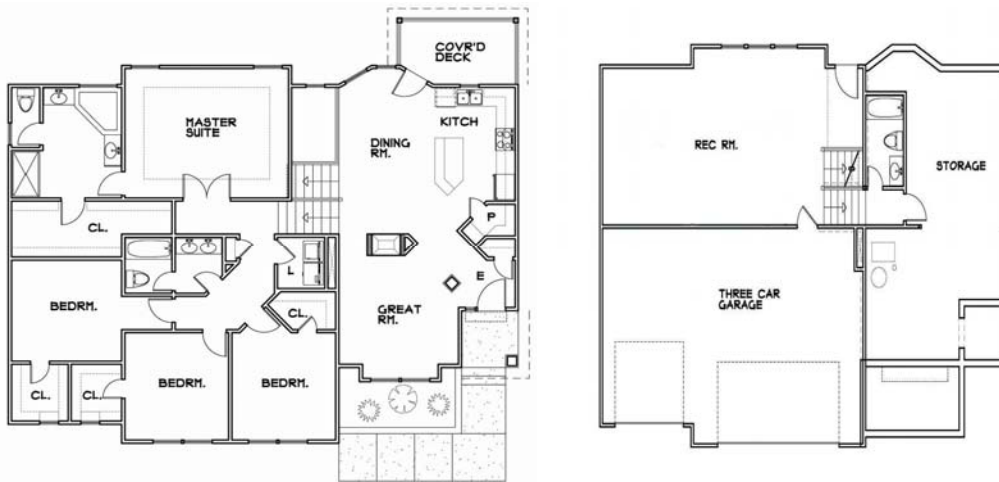

Alpine

Distinct Home Concepts LLC.

- 4 bedrooms and 2.5 baths side to side split level
- Large master suite with corner tub, separate shower, and an enormous walk-in closet.
- Walk-in laundry room on same levels as all bedrooms
- All bedrooms have walk-in closets
- Open kitchen with large center island, lots of counter space, attached dining area and walk-in pantry
- Spacious lower level family room.
- Large sub-basement for ample storage