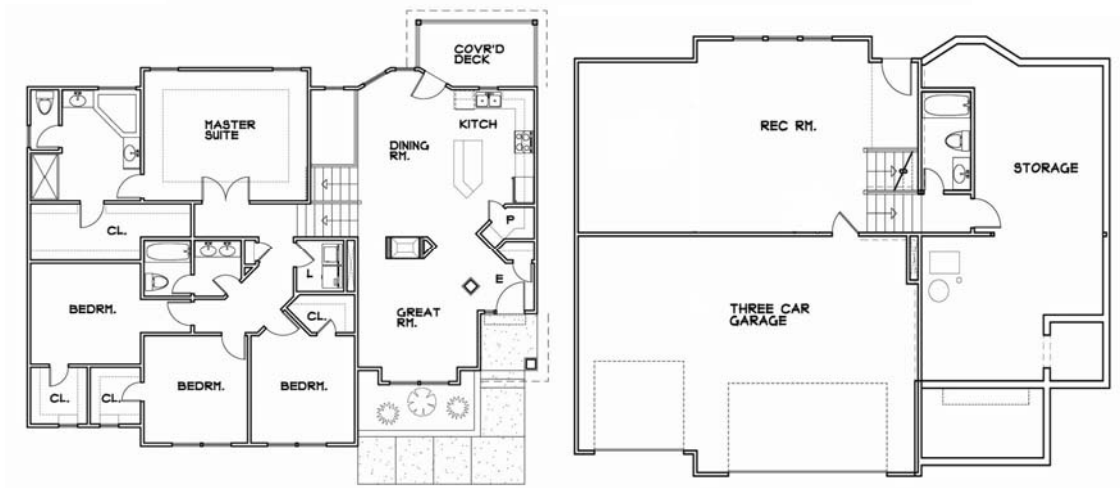

Gunnison

Distinct Home Concepts LLC.

- Side to side split level with 4 bedrooms and 2.5 baths
- 3 car garage
- Walk-in laundry room on same levels as all bedrooms
- Large master suite with corner tub, separate shower, and an enormous walk-in closet.
- Open kitchen with large center island, lots of counter space, attached dining area and walk-in pantry
- Spacious lower level family room.
- Ample storage space in sub-basement