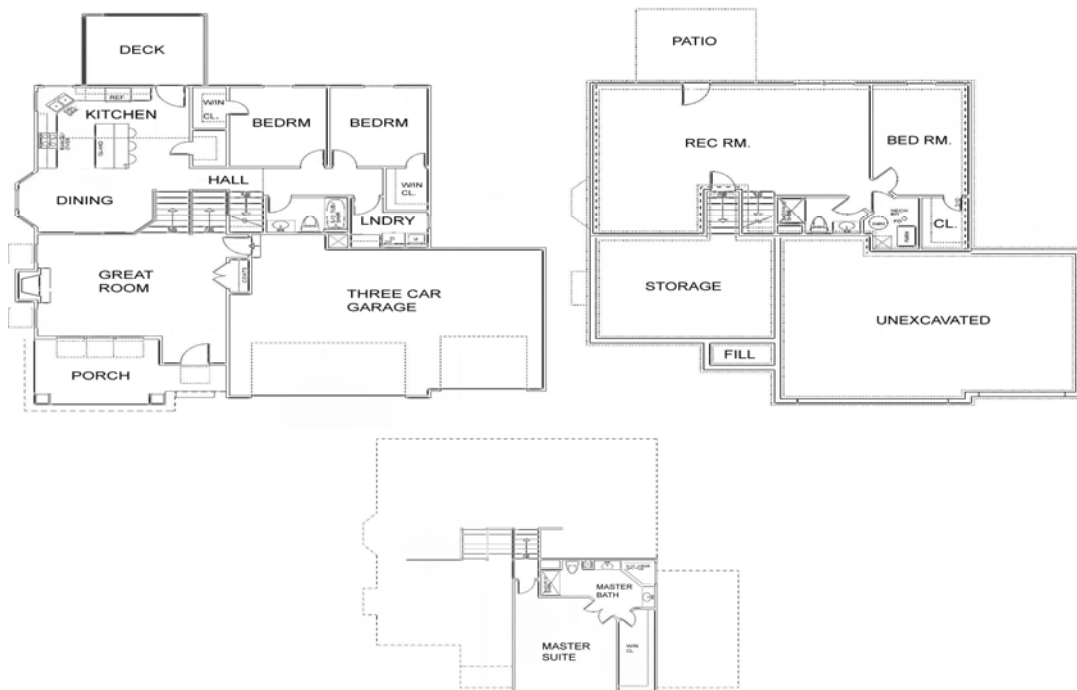

Mesa Verde

Distinct Home Concepts LLC.

- 4 bedrooms and 3 baths California split level
- Large master suite with corner tub, separate shower, and an enormous walk-in closet.
- Walk-in laundry room
- All bedrooms have walk-in closets
- Open kitchen with center island, lots of counter space, attached dining area.
- Spacious lower level family room.
- Large sub-basement for ample storage